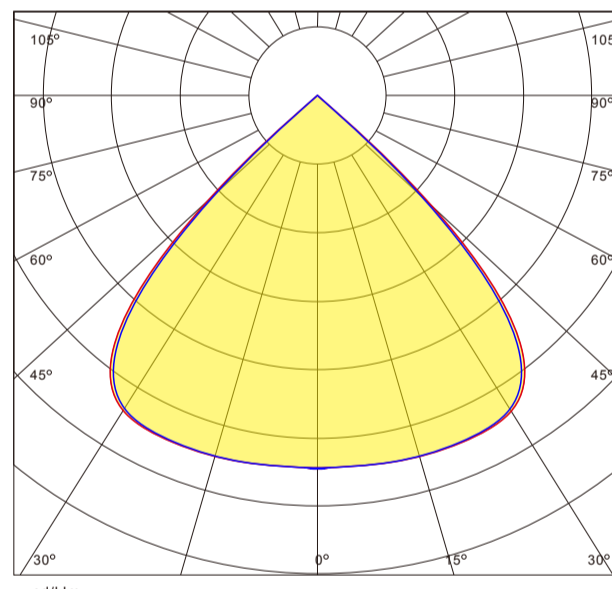

3030/3535 LED 工矿灯透镜

133 / 210 / 266颗粒 60° / 90° / 120°

182MM

224MM

263MM

产品信息 | Product information

品牌|Brand:SNOE

产品灯珠颗粒|Led number:133

产品编号|Production number: SN133XX-D182AXXL

产品匹配LED|Matching LED:3030/3535 LED

产品光束角度|Angle:60°/90°/120°

产品材质|Material:PC

产品尺寸|Dimension:182MM

产品透光率|Transmittance:92%

Product number	Unit lens number	Product dimension	LED number	Optical angle
SN133XX-D182A60L	133 lens	∅ 182 MM	133	60°
SN133XX-D182A90L	133 lens	∅ 182 MM	133	90°
SN133XX-D182A120L	133 lens	∅ 182 MM	133	120°

产品尺寸 | Dimension

配光曲线图 | Optical type

Beam angle:60°

Beam angle:90°

Beam angle:120°

产品图 | Product picture