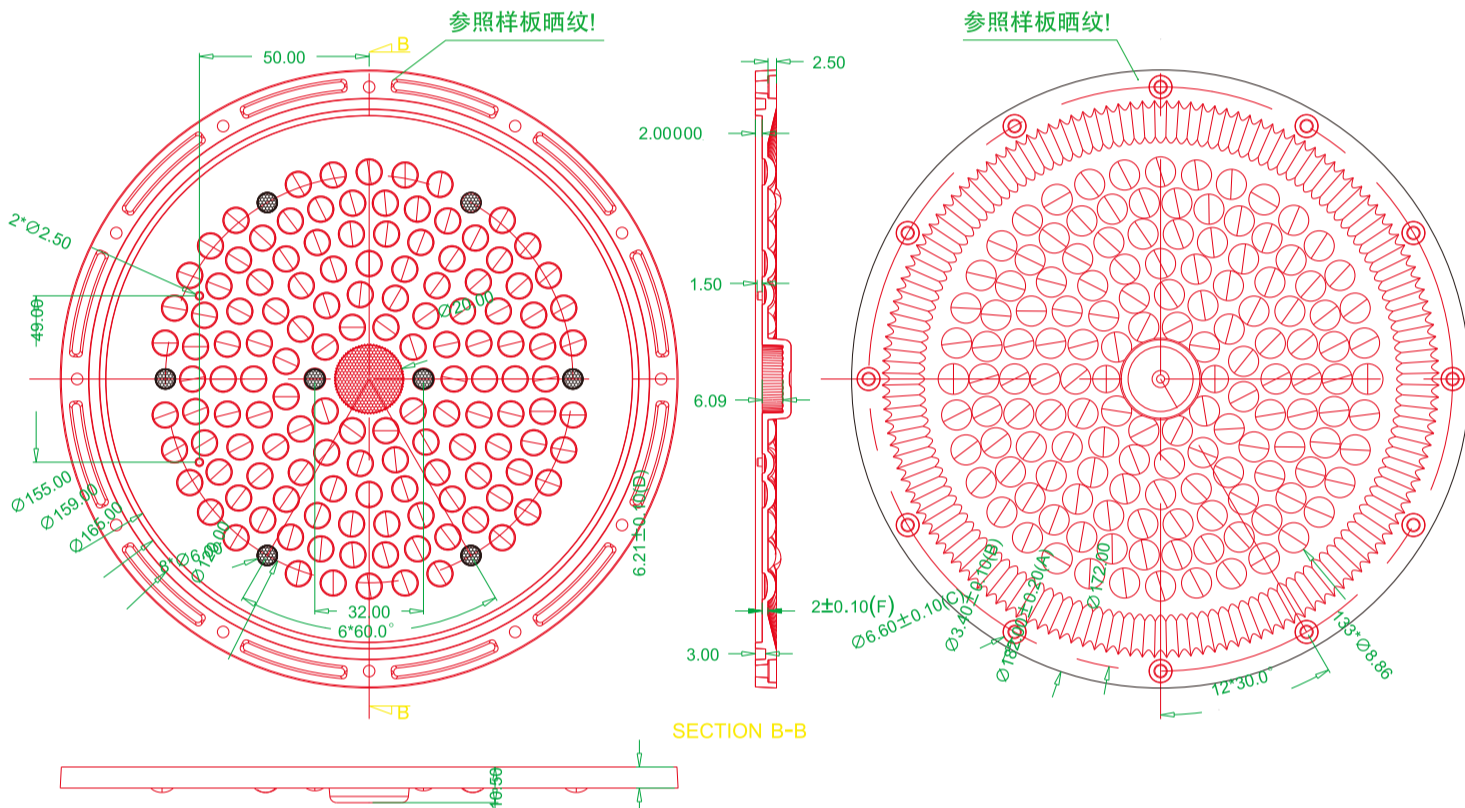

3030/3535 LED 工矿灯透镜

133 / 210 / 266颗粒 60° / 90° / 120°

182MM

224MM

263MM

产品信息 | Product information

品牌|Brand:SNOE

产品灯珠颗粒|Led number:133

产品编号|Production number: SN133XX-D182AXXL

产品匹配LED|Matching LED:3030/3535 LED

产品光束角度|Angle:60°/90°/120°

产品材质|Material:PC

产品尺寸|Dimension:182MM

产品透光率|Transmittance:92%

Product number	Unit lens number	Product dimension	LED number	Optical angle
SN133XX-D182A60L	133 lens	∅ 182 MM	133	60°
SN133XX-D182A90L	133 lens	∅ 182 MM	133	90°
SN133XX-D182A120L	133 lens	∅ 182 MM	133	120°

产品尺寸 | Dimension

配光曲线图 | Optical type

Beam angle:60°

Beam angle:90°

Beam angle:120°

产品图 | Product picture