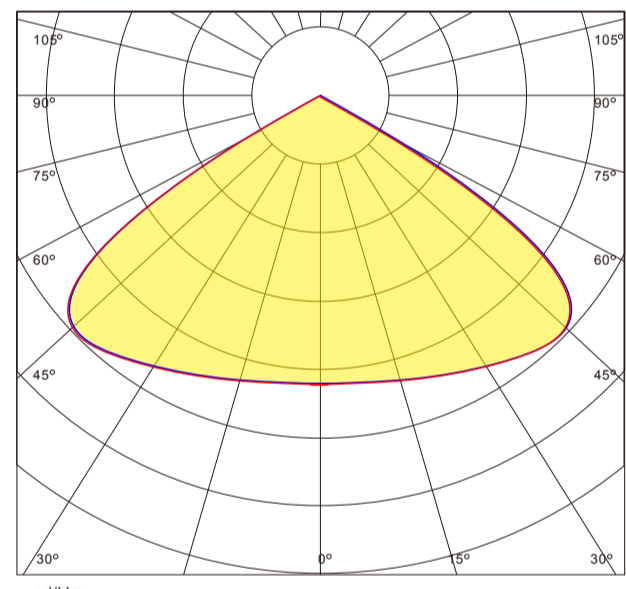

产品编号|Production number: SN133XX-D182AXXL

产品匹配LED|Matching LED:3030/3535 LED

产品光束角度|Angle:60°/90°/120°

产品材质|Material:PC

产品尺寸|Dimension:182MM

产品透光率|Transmittance:92%

Product number	Unit lens number	Product dimension	LED number	Optical angle
SN133XX-D182A60L	133 lens	∅ 182 MM	133	60°
SN133XX-D182A90L	133 lens	∅ 182 MM	133	90°
SN133XX-D182A120L	133 lens	∅ 182 MM	133	120°

产品尺寸 | Dimension

配光曲线图 | Optical type

Beam angle:60°

Beam angle:90°

Beam angle:120°

产品图 | Product picture