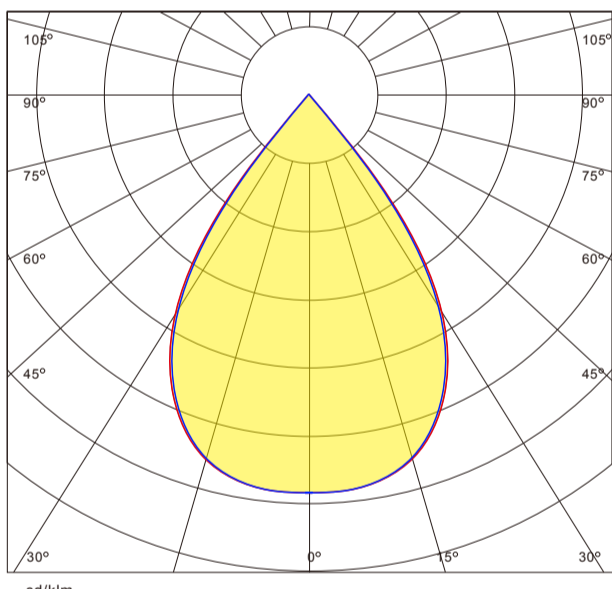

3030/3535 LED 工矿灯透镜

133 / 210 / 266颗粒 60° / 90° / 120°

182MM

224MM

263MM

产品信息 | Product information

品牌|Brand:SNOE

产品灯珠颗粒|Led number:133

产品编号|Production number: SN133XX-D182AXXL

产品匹配LED|Matching LED:3030/3535 LED

产品光束角度|Angle:60°/90°/120°

产品材质|Material:PC

产品尺寸|Dimension:182MM

产品透光率|Transmittance:92%

Product number	Unit lens number	Product dimension	LED number	Optical angle
SN133XX-D182A60L	133 lens	∅ 182 MM	133	60°
SN133XX-D182A90L	133 lens	∅ 182 MM	133	90°
SN133XX-D182A120L	133 lens	∅ 182 MM	133	120°

产品尺寸 | Dimension

配光曲线图 | Optical type

Beam angle:60°

Beam angle:90°

Beam angle:120°

产品图 | Product picture