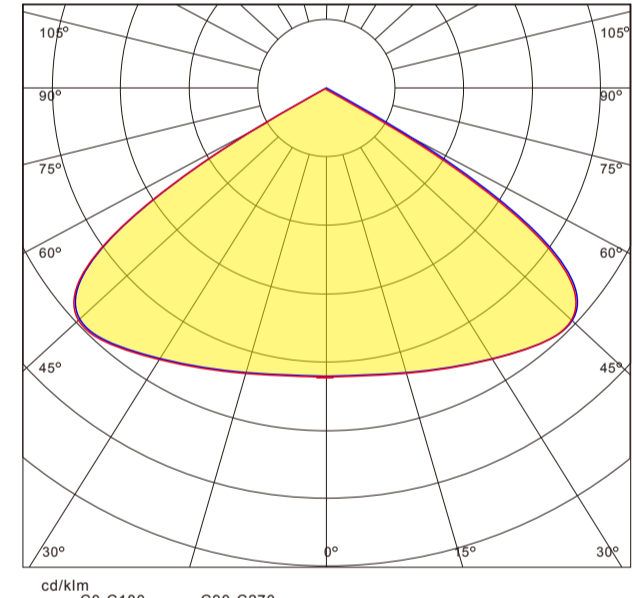

配光曲线图 | Optical type