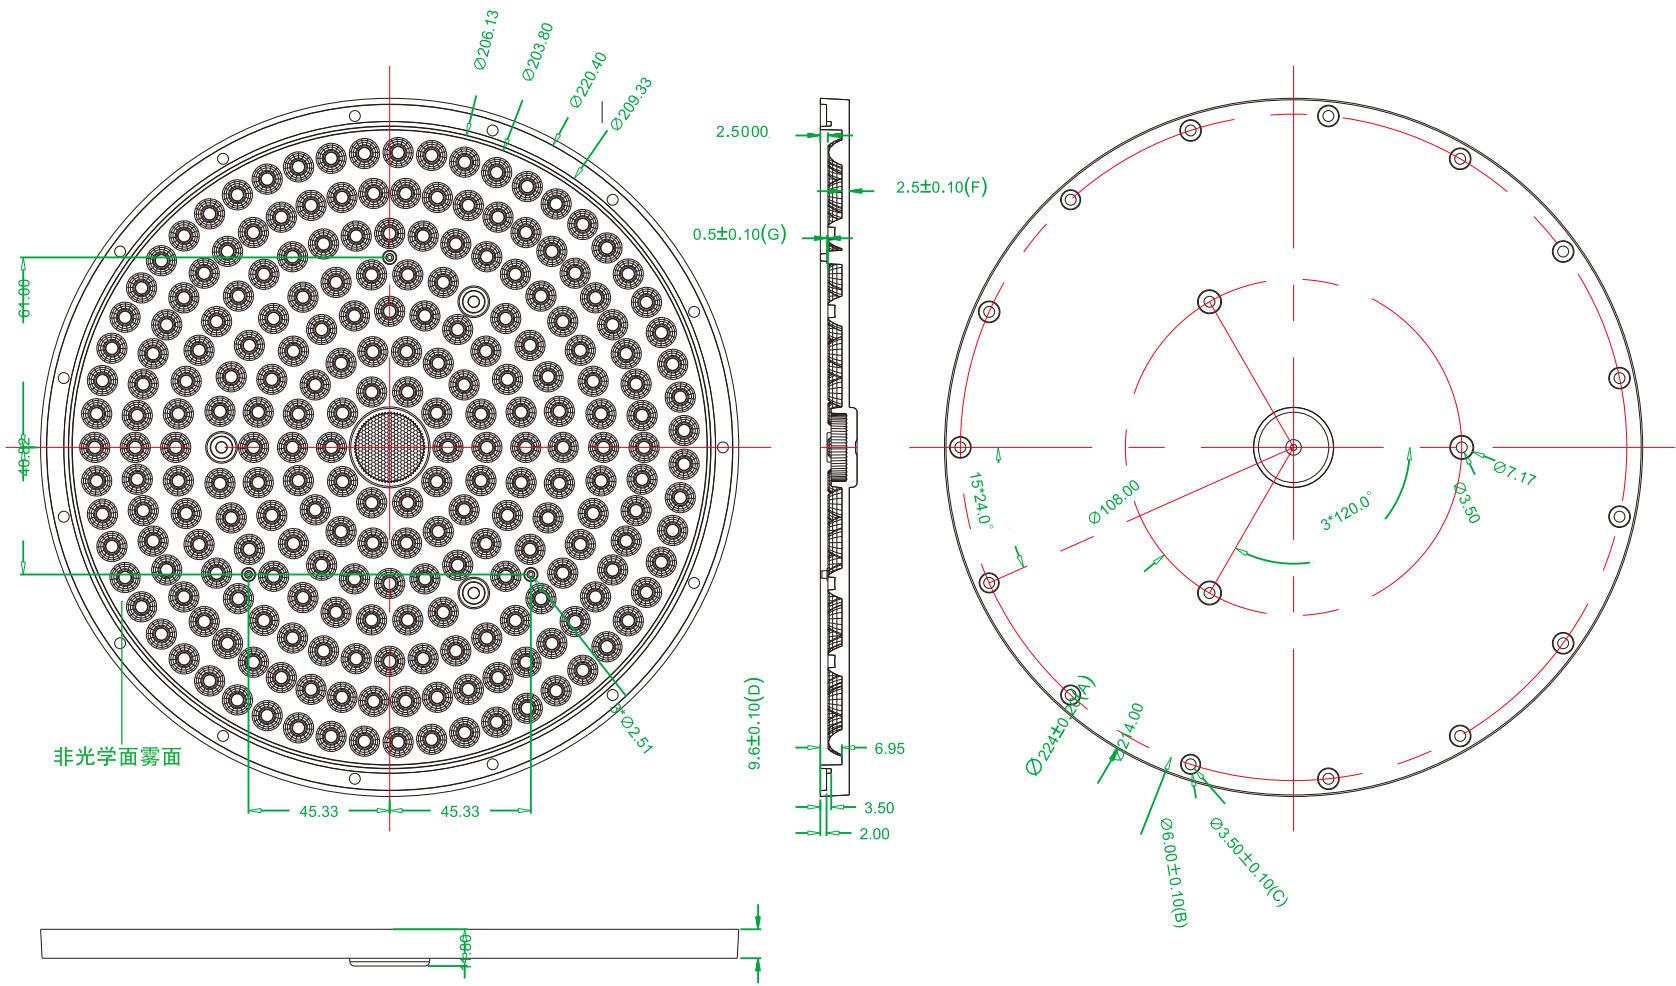

# 工矿灯透镜 HIGH BAY LIGHT LENS

Lens number: 224lens  
Dimension: 224MM  
Angle: 60°/90°

## 产品信息 | Product information

品牌|Brand:SNOE

产品灯珠颗粒|Led number:224

产品编号|Production number: SN224XX-D224CXXL

产品匹配LED|Matching LED:3030/3535 LED

产品光束角度|Angle:60°/90°

产品材质|Material:PC

产品尺寸|Dimension:224MM

产品透光率|Transmittance:92%

Product number	Unit lens number	Product dimension	LED number	Optical angle
SN224XX-D224C60L	224lens	∅224 MM	224	60°
SN224XX-D224C90L	224 lens	∅224 MM	224	90°

## 产品尺寸 | Dimension