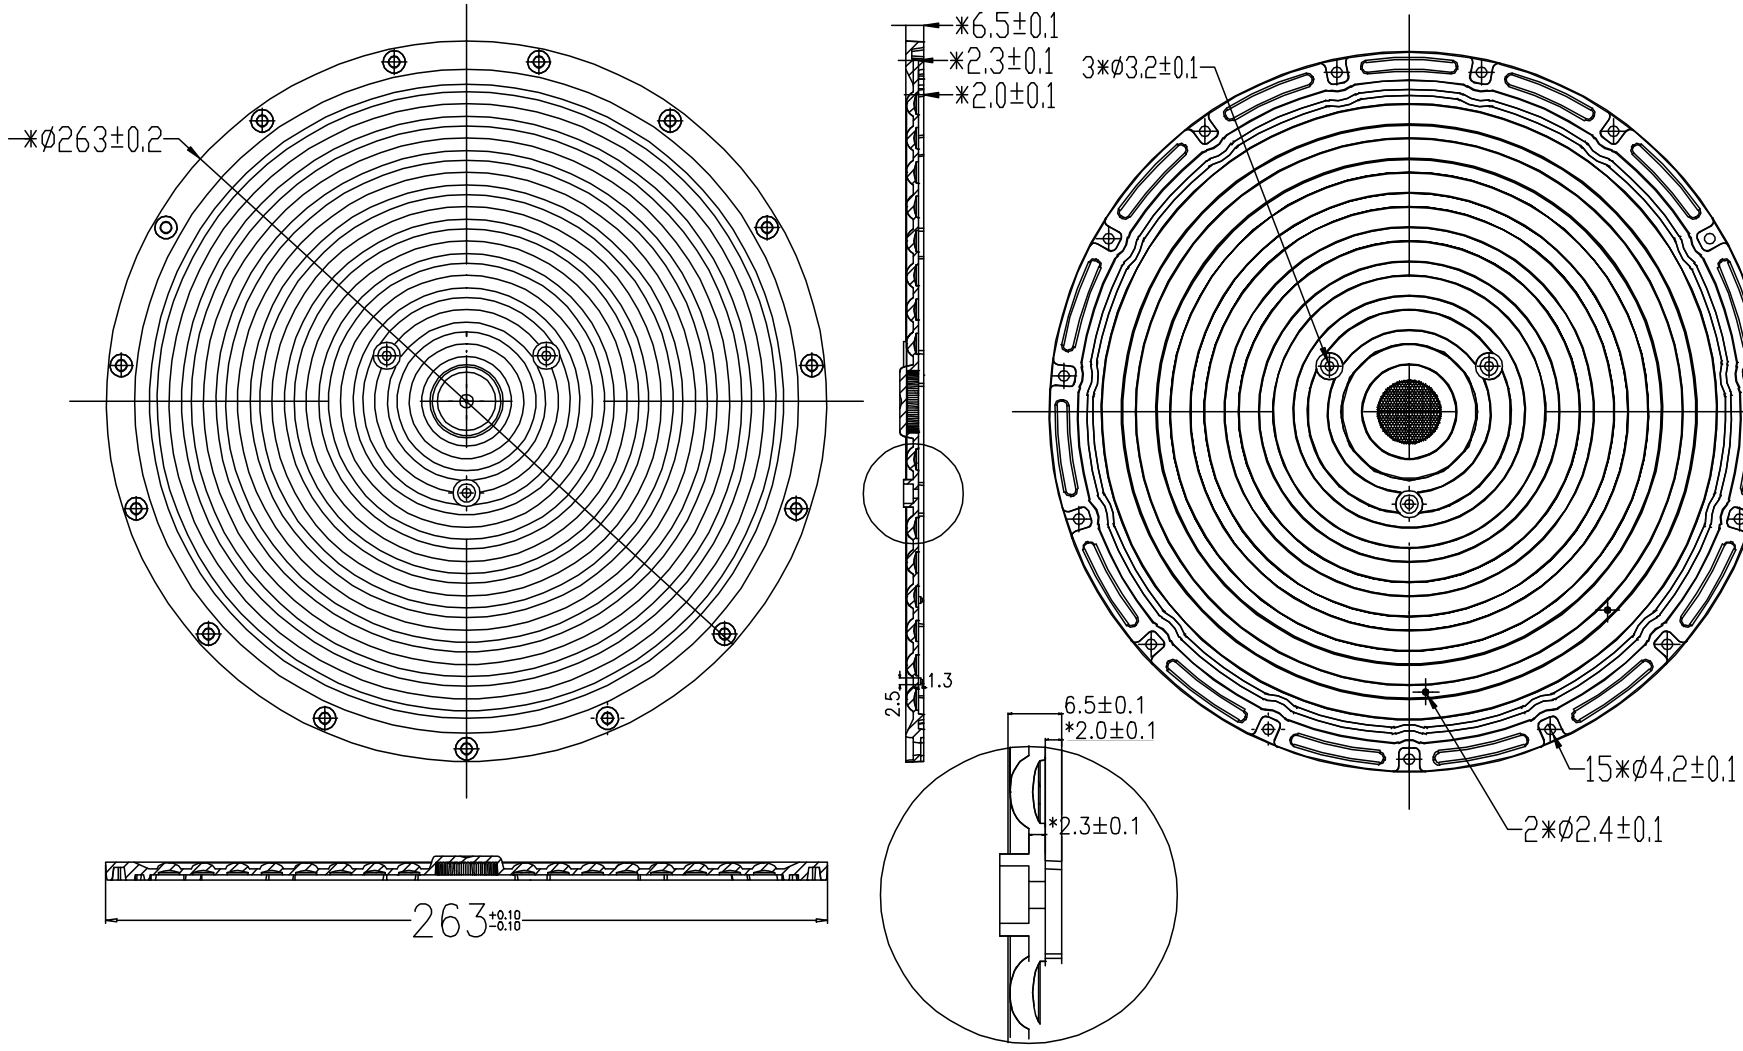

3030/3535 LED
工矿灯透镜
 HIGH BAY LIGHT LENS

产品信息 | Product information

品牌|Brand:SNOE

产品灯珠颗粒|Led number:266+/-

产品编号|Production number: SN266XX-D263B90L

产品匹配LED|Matching LED:3030/3535 LED

产品光束角度|Angle:50°/90°

产品材质|Material:PC

产品尺寸|Dimension:263MM

产品透光率|Transmittance:92%

Product number	Unit lens number	Product dimension	LED number	Optical angle
SN266XX-D263B50L	266+/-	∅ 263 MM	customize	50°
SN266XX-D263B90L	266+/-	∅ 263 MM	customize	90°

产品尺寸 | Dimension

配光曲线图 | Optical type

产品图 | Product picture