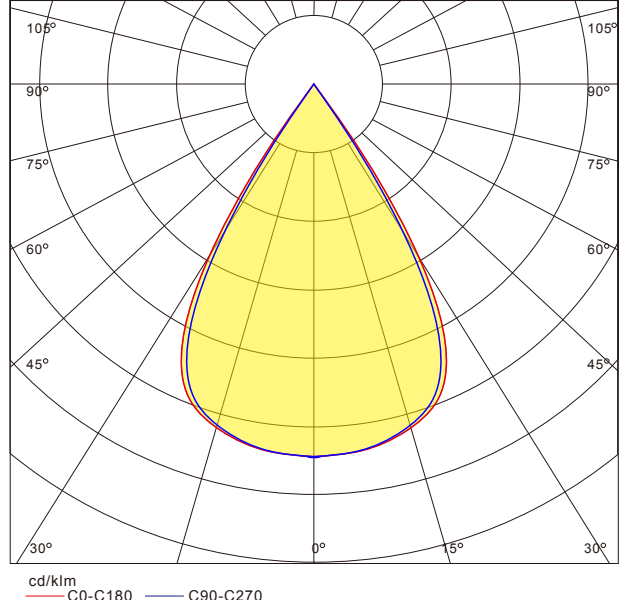

3030/3535 LED
工矿灯透镜
 HIGH BAY LIGHT LENS

产品信息 | Product information

品牌|Brand:SNOE

产品灯珠颗粒|Led number:266+/-

产品编号|Production number: SN266XX-D263B90L

产品匹配LED|Matching LED:3030/3535 LED

产品光束角度|Angle:50°/90°

产品材质|Material:PC

产品尺寸|Dimension:263MM

产品透光率|Transmittance:92%

Product number	Unit lens number	Product dimension	LED number	Optical angle
SN266XX-D263B50L	266+/-	∅ 263 MM	customize	50°
SN266XX-D263B90L	266+/-	∅ 263 MM	customize	90°

产品尺寸 | Dimension

配光曲线图 | Optical type

产品图 | Product picture