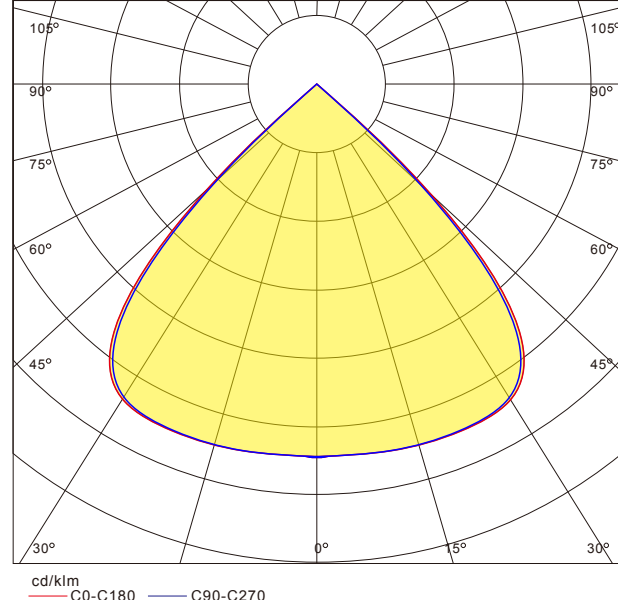

产品尺寸|Dimension:263MM

产品透光率|Transmittance:92%

Product number	Unit lens number	Product dimension	LED number	Optical angle
SN266XX-D263B50L	266+/-	∅ 263 MM	customize	50°
SN266XX-D263B90L	266+/-	∅ 263 MM	customize	90°

产品尺寸 | Dimension

配光曲线图 | Optical type

产品图 | Product picture